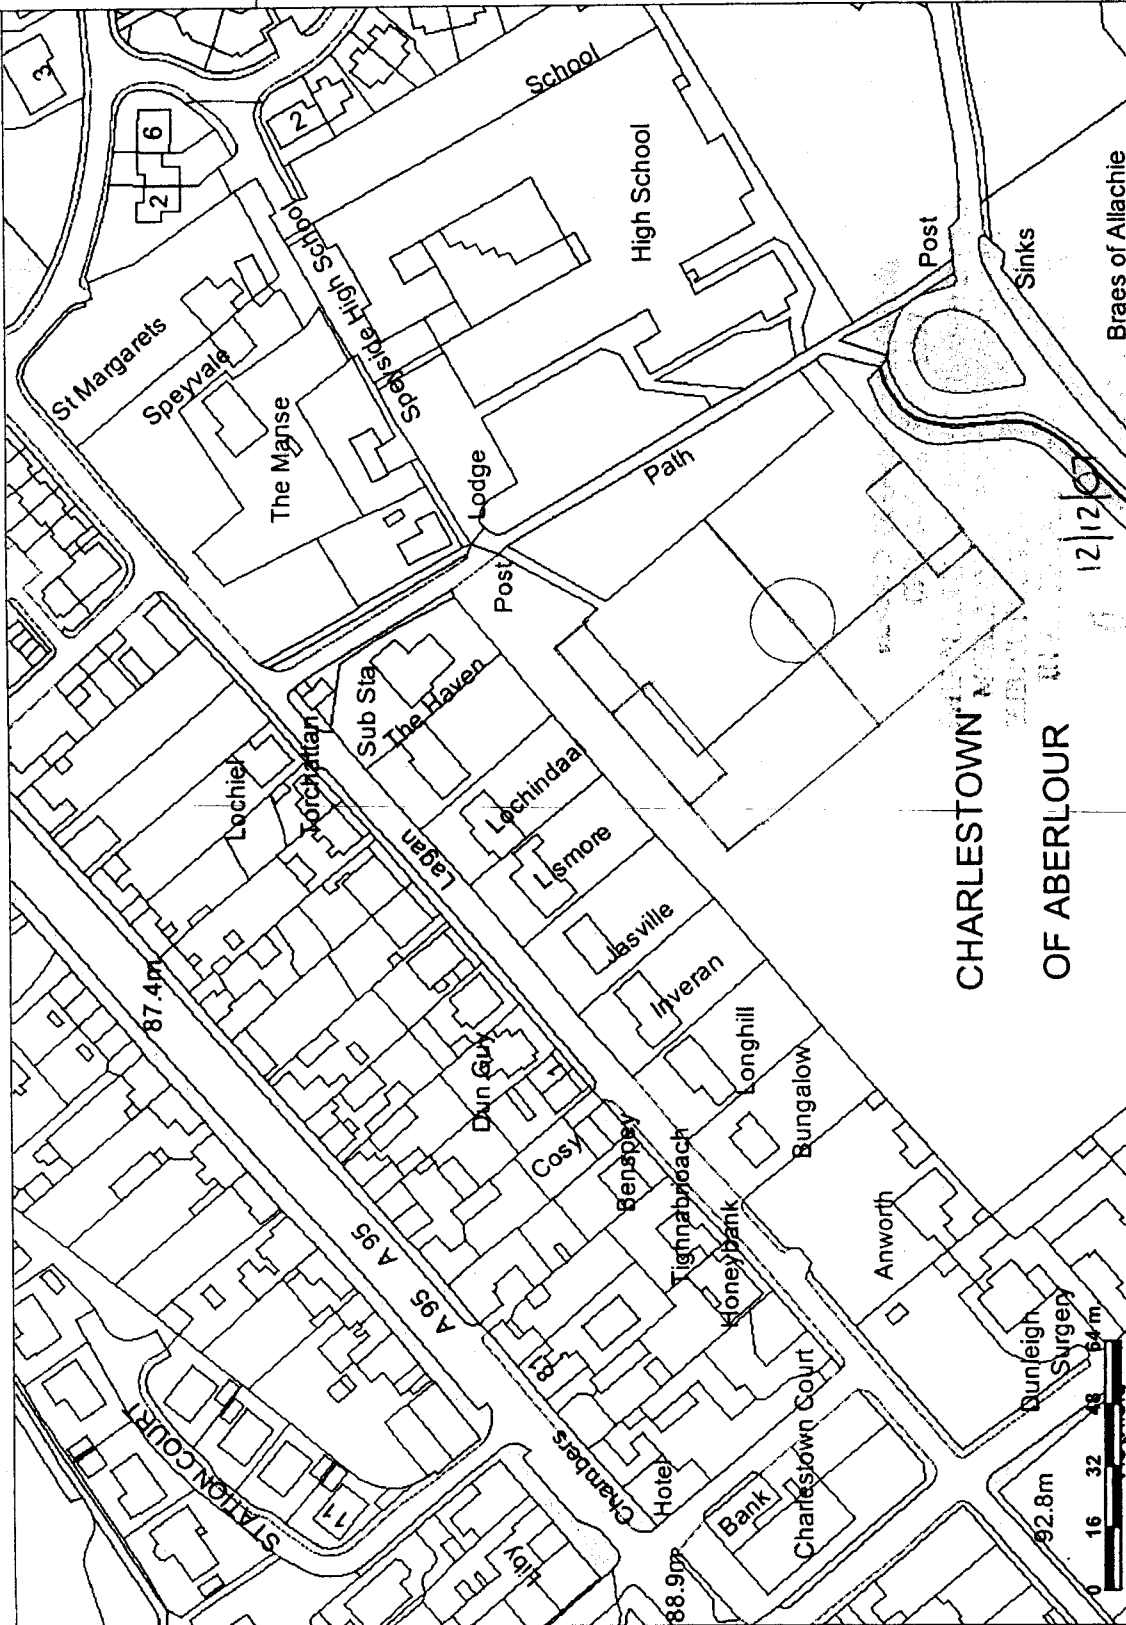

Buckie Synthetic Turf Pitch Location Plan

Legend

□ 2007 Moray Wards

Scale: 1:2,500

Reproduced from the Ordnance Survey map with the permission of the Controller of Her Majesty's Stationary Office Crown Copyright 2007. The Moray Council 100023422

Notes: Plan identifying the location of the Buckie Synthetic Turf Pitch and perimeter fencing.

Speyside Synthetic Turf Pitch Location Plan

Legend

□ 2007 Moray Wards

Scale: 1:1,861

Reproduced from the Ordnance Survey map with the permission of the Controller of Her Majesty's Stationary Office Crown Copyright 2007. The Moray Council 100023422